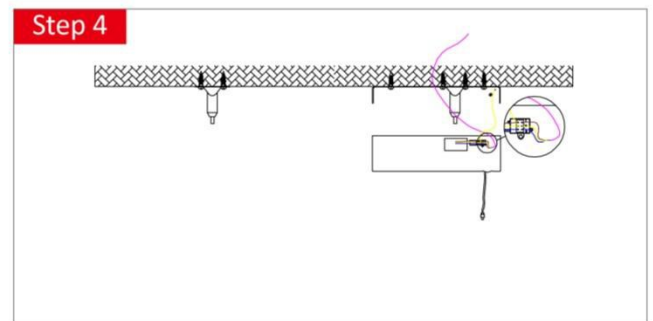

Part Number	Power	CCT	Lumen Output	Beam	Dimension
SL-PAN-26W-WW-PX90	20W	3000K	1800	120°	900*150*10 mm
SL-PAN-26W-NW-PX90	20W	4000K	2000	120°	900*150*10 mm
SL-PAN-26W-PW-PX90	20W	6000K	2200	120°	900*150*10 mm
SL-PAN-40W-WW-PX120	40W	3000K	2800	120°	1200*150*10 mm
SL-PAN-40W-NW-PX120	40W	4000K	3000	120°	1200*150*10 mm
SL-PAN-40W-PW-PX120	40W	6000K	3200	120°	1200*150*10 mm
SL-PAN-50W-WW-PX150	50W	3000K	3800	120°	1450*150*10 mm
SL-PAN-50W-NW-PX150	50W	4000K	4000	120°	1450*150*10 mm
SL-PAN-50W-PW-PX150	50W	6000K	4200	120°	1450*150*10 mm

Accessory

Suspension Kit:
Driver Box ,Steel Cables, Screws, accessories, etc.

Shanghai Sheenly Lighting Co., Ltd.

No. 2755 SanLu Road, Minhang District Shanghai 201112, China

Tel: (+86)-21-6411 3138 Fax: (+86)-21-6411 3862

*All specifications subject to change without notice.

©2009-2014 Sheenly Lighting all rights reserved.

Plinx Suspension Installation Manual

**Lighting Up
a New World**