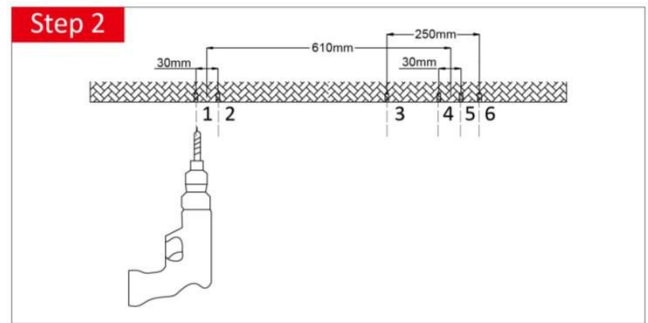

Plinx Suspension Installation Manual

**Lighting Up
a New World**