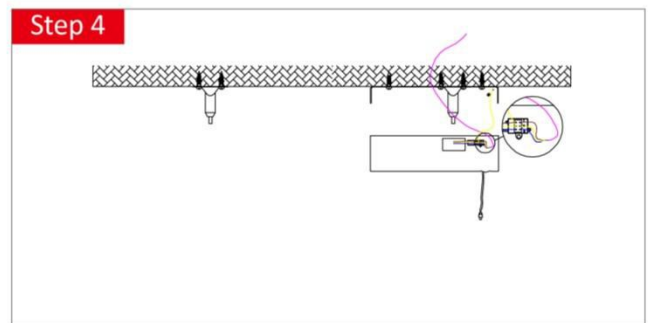

Part Number	Power	CCT	Lumen Output	Beam	Dimension
SL-PAN-26W-WW-PX90	20W	3000K	1800	120°	900*150*10 mm
SL-PAN-26W-NW-PX90	20W	4000K	2000	120°	900*150*10 mm
SL-PAN-26W-PW-PX90	20W	6000K	2200	120°	900*150*10 mm
SL-PAN-40W-WW-PX120	40W	3000K	2800	120°	1200*150*10 mm
SL-PAN-40W-NW-PX120	40W	4000K	3000	120°	1200*150*10 mm
SL-PAN-40W-PW-PX120	40W	6000K	3200	120°	1200*150*10 mm
SL-PAN-50W-WW-PX150	50W	3000K	3800	120°	1450*150*10 mm
SL-PAN-50W-NW-PX150	50W	4000K	4000	120°	1450*150*10 mm
SL-PAN-50W-PW-PX150	50W	6000K	4200	120°	1450*150*10 mm

Accessory

Suspension Kit:
Driver Box ,Steel Cables, Screws, accessories, etc.

Shanghai Sheenly Lighting Co., Ltd.

No. 2755 SanLu Road, Minhang District Shanghai 201112, China

Tel: (+86)-21-6411 3138 Fax: (+86)-21-6411 3862

*All specifications subject to change without notice.

©2009-2014 Sheenly Lighting all rights reserved.

Plinx Suspension Installation Manual

**Lighting Up
a New World**