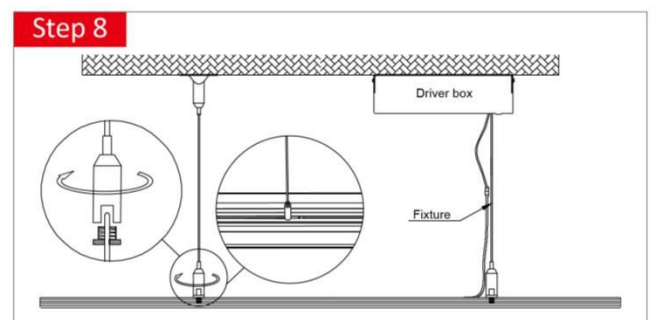

Part Number	Power	CCT	Lumen Output	Beam	Dimension
SL-PAN-26W-WW-PX90	20W	3000K	1800	120°	900*150*10 mm
SL-PAN-26W-NW-PX90	20W	4000K	2000	120°	900*150*10 mm
SL-PAN-26W-PW-PX90	20W	6000K	2200	120°	900*150*10 mm
SL-PAN-40W-WW-PX120	40W	3000K	2800	120°	1200*150*10 mm
SL-PAN-40W-NW-PX120	40W	4000K	3000	120°	1200*150*10 mm
SL-PAN-40W-PW-PX120	40W	6000K	3200	120°	1200*150*10 mm
SL-PAN-50W-WW-PX150	50W	3000K	3800	120°	1450*150*10 mm
SL-PAN-50W-NW-PX150	50W	4000K	4000	120°	1450*150*10 mm
SL-PAN-50W-PW-PX150	50W	6000K	4200	120°	1450*150*10 mm

Accessory

Suspension Kit:
Driver Box ,Steel Cables, Screws, accessories, etc.

Shanghai Sheenly Lighting Co., Ltd.

No. 2755 SanLu Road, Minhang District Shanghai 201112, China

Tel: (+86)-21-6411 3138 Fax: (+86)-21-6411 3862

*All specifications subject to change without notice.

©2009-2014 Sheenly Lighting all rights reserved.

Plinx Suspension Installation Manual

**Lighting Up
a New World**