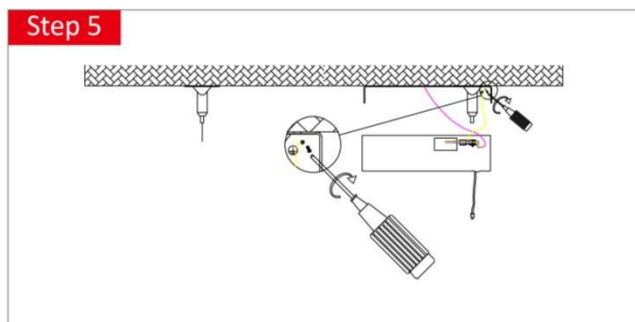

Part Number	Power	CCT	Lumen Output	Beam	Dimension
SL-PAN-26W-WW-PX90	20W	3000K	1800	120°	900*150*10 mm
SL-PAN-26W-NW-PX90	20W	4000K	2000	120°	900*150*10 mm
SL-PAN-26W-PW-PX90	20W	6000K	2200	120°	900*150*10 mm
SL-PAN-40W-WW-PX120	40W	3000K	2800	120°	1200*150*10 mm
SL-PAN-40W-NW-PX120	40W	4000K	3000	120°	1200*150*10 mm
SL-PAN-40W-PW-PX120	40W	6000K	3200	120°	1200*150*10 mm
SL-PAN-50W-WW-PX150	50W	3000K	3800	120°	1450*150*10 mm
SL-PAN-50W-NW-PX150	50W	4000K	4000	120°	1450*150*10 mm
SL-PAN-50W-PW-PX150	50W	6000K	4200	120°	1450*150*10 mm

Accessory

Suspension Kit:
Driver Box ,Steel Cables, Screws, accessories, etc.

Shanghai Sheenly Lighting Co., Ltd.

No. 2755 SanLu Road, Minhang District Shanghai 201112, China

Tel: (+86)-21-6411 3138 Fax: (+86)-21-6411 3862

*All specifications subject to change without notice.

©2009-2014 Sheenly Lighting all rights reserved.

Plinx Suspension Installation Manual

**Lighting Up
a New World**