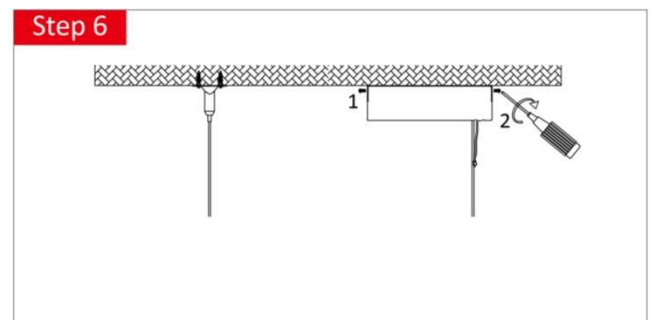

Plinx Suspension Installation Manual

**Lighting Up
a New World**