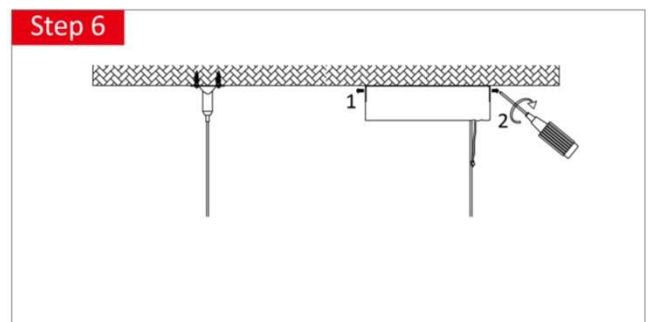

Plinx Suspension Installation Manual

**Lighting Up
a New World**