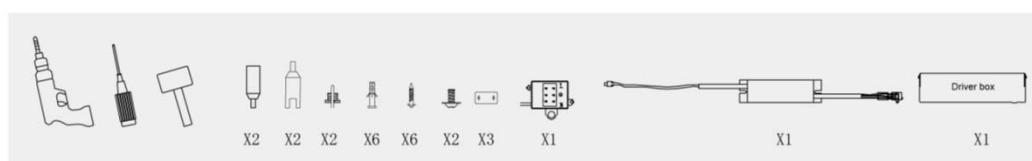

Plinx Suspension Installation Manual

**Lighting Up
a New World**