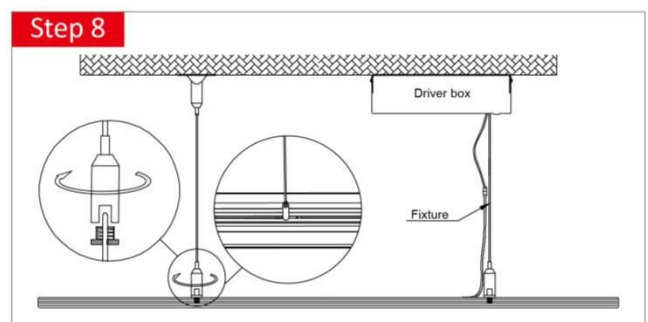

Part Number	Power	CCT	Lumen Output	Beam	Dimension
SL-PAN-26W-WW-PX90	20W	3000K	1800	120°	900*150*10 mm
SL-PAN-26W-NW-PX90	20W	4000K	2000	120°	900*150*10 mm
SL-PAN-26W-PW-PX90	20W	6000K	2200	120°	900*150*10 mm
SL-PAN-40W-WW-PX120	40W	3000K	2800	120°	1200*150*10 mm
SL-PAN-40W-NW-PX120	40W	4000K	3000	120°	1200*150*10 mm
SL-PAN-40W-PW-PX120	40W	6000K	3200	120°	1200*150*10 mm
SL-PAN-50W-WW-PX150	50W	3000K	3800	120°	1450*150*10 mm
SL-PAN-50W-NW-PX150	50W	4000K	4000	120°	1450*150*10 mm
SL-PAN-50W-PW-PX150	50W	6000K	4200	120°	1450*150*10 mm

Accessory

Suspension Kit:
Driver Box ,Steel Cables, Screws, accessories, etc.

Shanghai Sheenly Lighting Co., Ltd.

No. 2755 SanLu Road, Minhang District Shanghai 201112, China

Tel: (+86)-21-6411 3138 Fax: (+86)-21-6411 3862

*All specifications subject to change without notice.

©2009-2014 Sheenly Lighting all rights reserved.

Plinx Suspension Installation Manual

**Lighting Up
a New World**