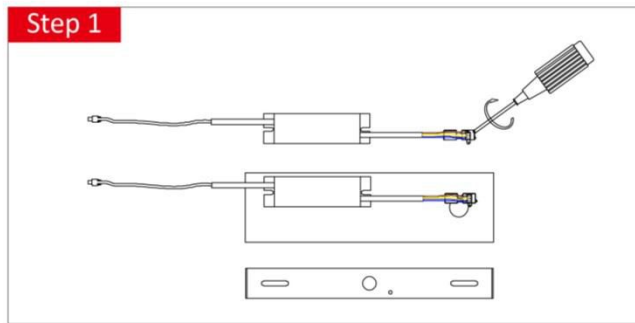

Accessory

Suspension Kit:
Driver Box ,Steel Cables, Screws, accessories, etc.

Shanghai Sheenly Lighting Co., Ltd.

No. 2755 SanLu Road, Minhang District Shanghai 201112, China

Tel: (+86)-21-6411 3138 Fax: (+86)-21-6411 3862

*All specifications subject to change without notice.

©2009-2014 Sheenly Lighting all rights reserved.

Plinx Suspension Installation Manual

**Lighting Up
a New World**