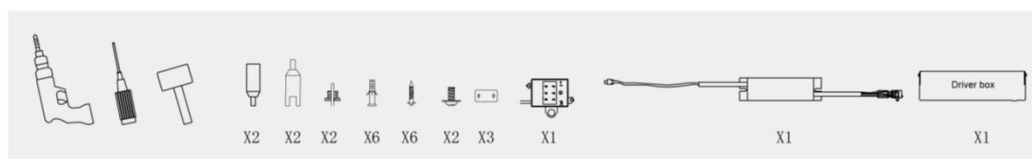

Plinx Suspension Installation Manual

**Lighting Up
a New World**