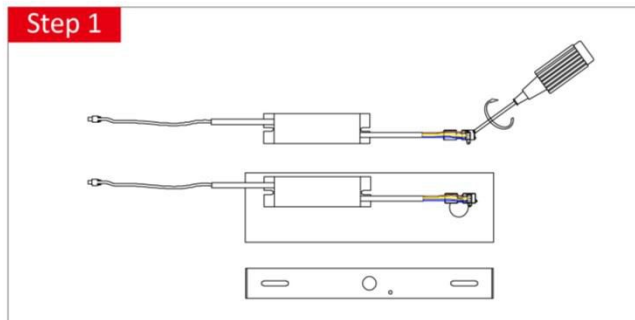

Accessory

Suspension Kit:
Driver Box ,Steel Cables, Screws, accessories, etc.

Shanghai Sheenly Lighting Co., Ltd.

No. 2755 SanLu Road, Minhang District Shanghai 201112, China

Tel: (+86)-21-6411 3138 Fax: (+86)-21-6411 3862

*All specifications subject to change without notice.

©2009-2014 Sheenly Lighting all rights reserved.

Plinx Suspension Installation Manual

**Lighting Up
a New World**