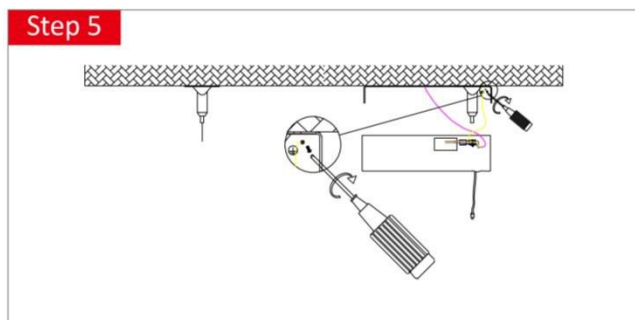

Part Number	Power	CCT	Lumen Output	Beam	Dimension
SL-PAN-26W-WW-PX90	20W	3000K	1800	120°	900*150*10 mm
SL-PAN-26W-NW-PX90	20W	4000K	2000	120°	900*150*10 mm
SL-PAN-26W-PW-PX90	20W	6000K	2200	120°	900*150*10 mm
SL-PAN-40W-WW-PX120	40W	3000K	2800	120°	1200*150*10 mm
SL-PAN-40W-NW-PX120	40W	4000K	3000	120°	1200*150*10 mm
SL-PAN-40W-PW-PX120	40W	6000K	3200	120°	1200*150*10 mm
SL-PAN-50W-WW-PX150	50W	3000K	3800	120°	1450*150*10 mm
SL-PAN-50W-NW-PX150	50W	4000K	4000	120°	1450*150*10 mm
SL-PAN-50W-PW-PX150	50W	6000K	4200	120°	1450*150*10 mm

Accessory

Suspension Kit:
Driver Box ,Steel Cables, Screws, accessories, etc.

Shanghai Sheenly Lighting Co., Ltd.

No. 2755 SanLu Road, Minhang District Shanghai 201112, China

Tel: (+86)-21-6411 3138 Fax: (+86)-21-6411 3862

*All specifications subject to change without notice.

©2009-2014 Sheenly Lighting all rights reserved.

Plinx Suspension Installation Manual

**Lighting Up
a New World**