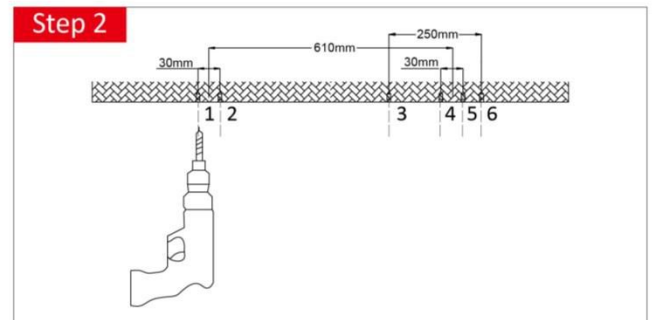

Plinx Suspension Installation Manual

**Lighting Up
a New World**