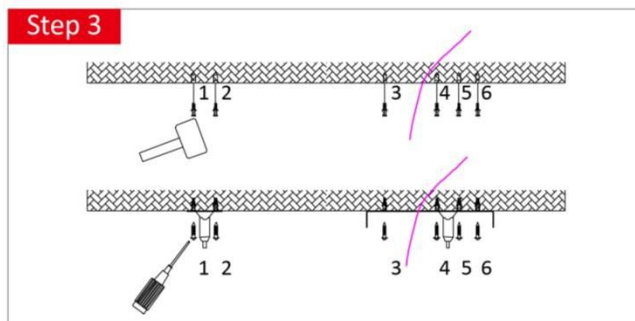

Plinx Suspension Installation Manual

**Lighting Up
a New World**