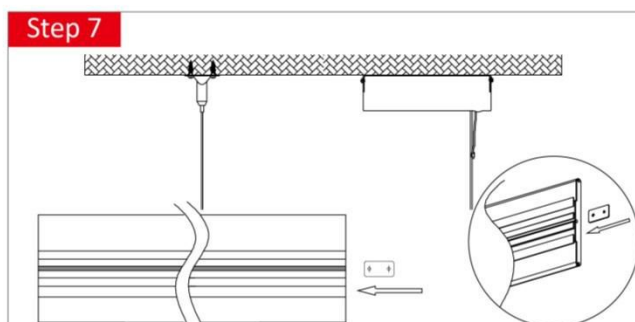

Part Number	Power	CCT	Lumen Output	Beam	Dimension
SL-PAN-26W-WW-PX90	20W	3000K	1800	120°	900*150*10 mm
SL-PAN-26W-NW-PX90	20W	4000K	2000	120°	900*150*10 mm
SL-PAN-26W-PW-PX90	20W	6000K	2200	120°	900*150*10 mm
SL-PAN-40W-WW-PX120	40W	3000K	2800	120°	1200*150*10 mm
SL-PAN-40W-NW-PX120	40W	4000K	3000	120°	1200*150*10 mm
SL-PAN-40W-PW-PX120	40W	6000K	3200	120°	1200*150*10 mm
SL-PAN-50W-WW-PX150	50W	3000K	3800	120°	1450*150*10 mm
SL-PAN-50W-NW-PX150	50W	4000K	4000	120°	1450*150*10 mm
SL-PAN-50W-PW-PX150	50W	6000K	4200	120°	1450*150*10 mm

Accessory

Suspension Kit:
Driver Box ,Steel Cables, Screws, accessories, etc.

Shanghai Sheenly Lighting Co., Ltd.

No. 2755 SanLu Road, Minhang District Shanghai 201112, China

Tel: (+86)-21-6411 3138 Fax: (+86)-21-6411 3862

*All specifications subject to change without notice.

©2009-2014 Sheenly Lighting all rights reserved.

Plinx Suspension Installation Manual

**Lighting Up
a New World**