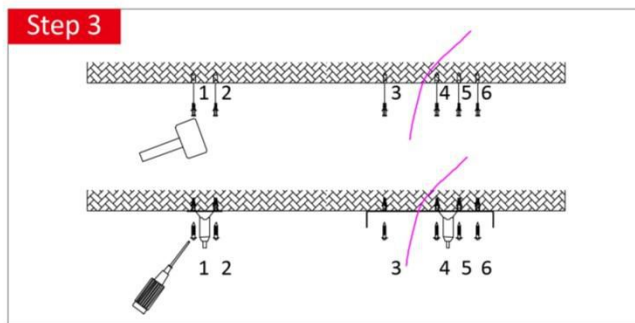

Plinx Suspension Installation Manual

**Lighting Up
a New World**