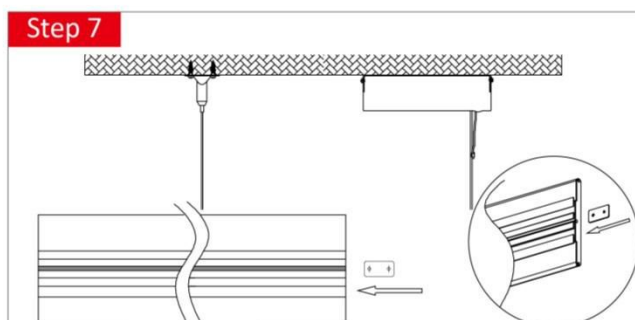

Part Number	Power	CCT	Lumen Output	Beam	Dimension
SL-PAN-26W-WW-PX90	20W	3000K	1800	120°	900*150*10 mm
SL-PAN-26W-NW-PX90	20W	4000K	2000	120°	900*150*10 mm
SL-PAN-26W-PW-PX90	20W	6000K	2200	120°	900*150*10 mm
SL-PAN-40W-WW-PX120	40W	3000K	2800	120°	1200*150*10 mm
SL-PAN-40W-NW-PX120	40W	4000K	3000	120°	1200*150*10 mm
SL-PAN-40W-PW-PX120	40W	6000K	3200	120°	1200*150*10 mm
SL-PAN-50W-WW-PX150	50W	3000K	3800	120°	1450*150*10 mm
SL-PAN-50W-NW-PX150	50W	4000K	4000	120°	1450*150*10 mm
SL-PAN-50W-PW-PX150	50W	6000K	4200	120°	1450*150*10 mm

Accessory

Suspension Kit:
Driver Box ,Steel Cables, Screws, accessories, etc.

Shanghai Sheenly Lighting Co., Ltd.

No. 2755 SanLu Road, Minhang District Shanghai 201112, China

Tel: (+86)-21-6411 3138 Fax: (+86)-21-6411 3862

*All specifications subject to change without notice.

©2009-2014 Sheenly Lighting all rights reserved.

Plinx Suspension Installation Manual

**Lighting Up
a New World**