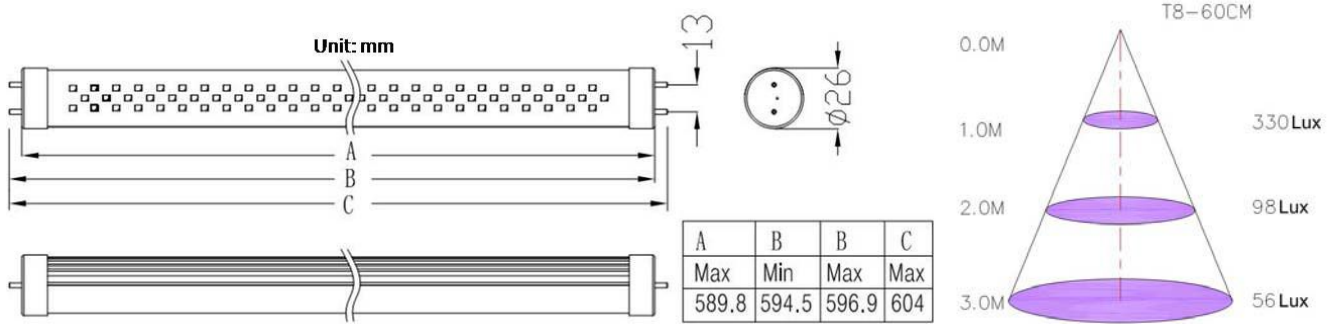

Dimension & Illuminance Diagram

Cautions

- Indoor use only
- Do not open – no user serviceable parts inside
- Refer to the installation guide

Rated Life

50,000 hours (70% lumen maintenance at Ta = 25°C)