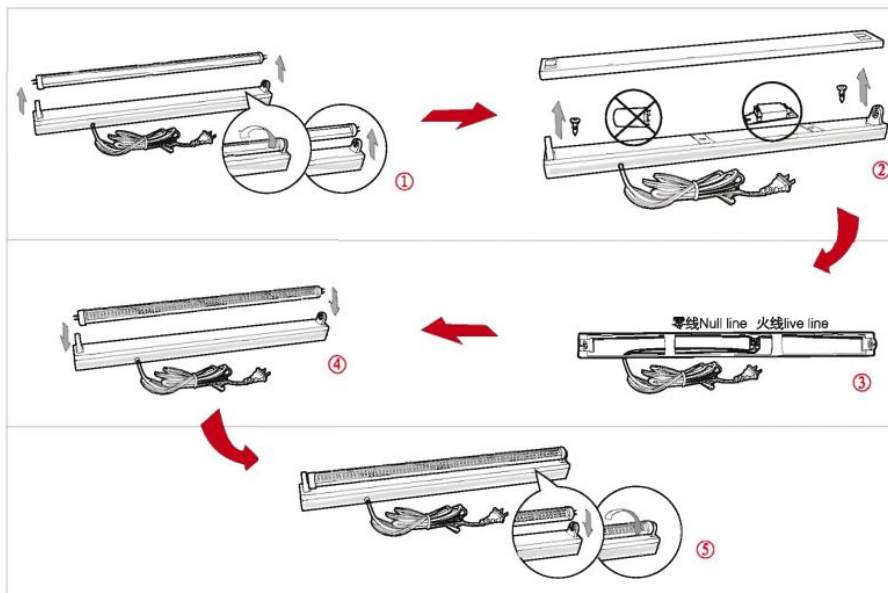

REV 2.1
2009/8/13

Dimension & Illuminance Diagram

Cautions

- Indoor use only
- Do not open – no user serviceable parts inside
- Refer to the installation guide

Rated Life

50,000 hours (70% lumen maintenance at Ta = 25°C)

Installation Guide

Step1, Turn off the power and remove the traditional tube from the light fixture.

Step2, Take out the starter and ballast from the light fixture.

Step3, Connect the AC live line and null line.