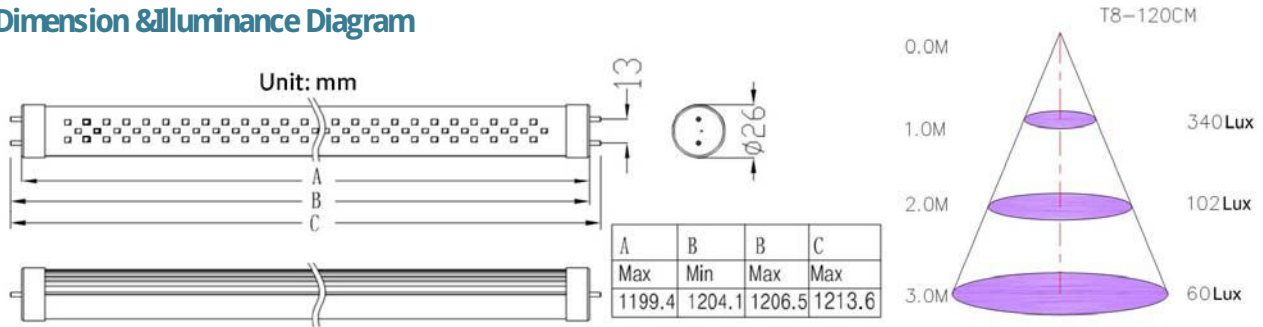

Dimension & Illuminance Diagram

Cautions

- Indoor use only
- Do not open – no user serviceable parts inside
- Refer to the installation guide

Rated Life

50,000 hours (70% lumen maintenance at Ta = 25°C)