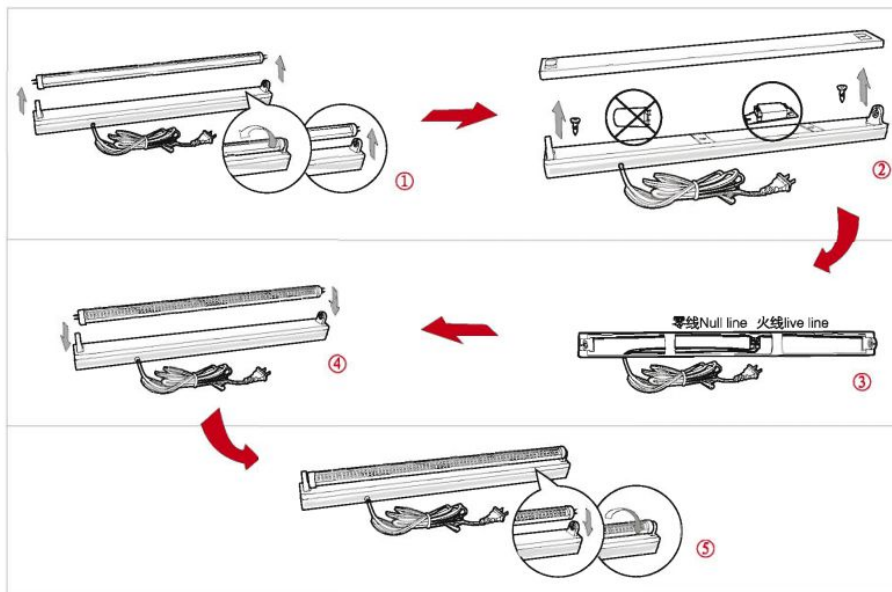

REV 2.1
2009/8/13

Dimension & Illuminance Diagram

Cautions

- Indoor use only
- Do not open – no user serviceable parts inside
- Refer to the installation guide

Rated Life

50,000 hours (70% lumen maintenance at Ta = 25°C)

Installation Guide

- Step1, Turn off the power and remove the traditional tube from the light fixture.
- Step2, Take out the starter and ballast from the light fixture.
- Step3, Connect the AC live line and null line.
- Step4, Install Sheenly LED tube into the fixture.
- Step5, Screw the tube into position.