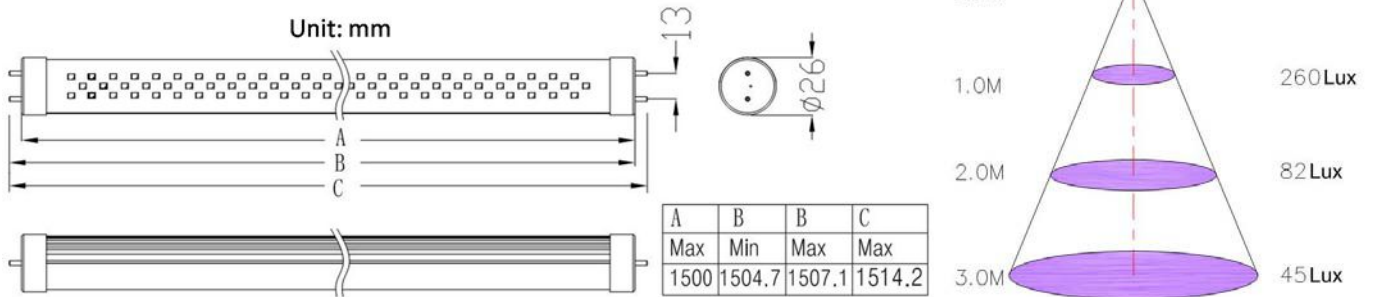

Dimension & Illuminance Diagram

Cautions

- Indoor use only
- Do not open – no user serviceable parts inside
- Refer to the installation guide

Rated Life

50,000 hours (70% lumen maintenance at Ta = 25°C)