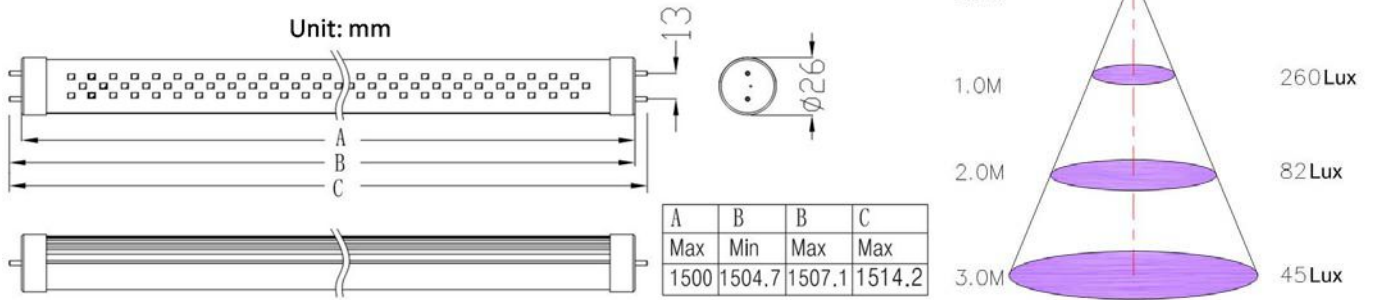

Dimension & Illuminance Diagram

Cautions

- Indoor use only
- Do not open – no user serviceable parts inside
- Refer to the installation guide

Rated Life

50,000 hours (70% lumen maintenance at Ta = 25°C)