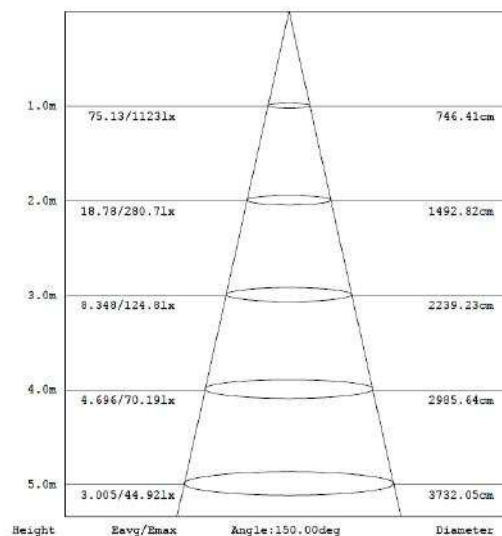

### Specifications

<b>Dimension</b>	D380*90 mm
<b>Power &amp; Lumen Output</b>	
26W	2400 lm @ 4000K
36W	3250 lm @ 4000K
<b>Color Temperature</b>	
Warm White	3000K ±200K
Natural White	4000K ±250K
Pure White	5700K ±350K
<b>Color Rendering Index</b>	>80
<b>Rated Life (L70)</b>	50,000 Hours
<b>Housing</b>	Aluminum
<b>Optics</b>	Opal/Micro Prismatic
<b>Beam Spread</b>	Up/Down
<b>Operating Temperature</b>	-20°C to +60°C (Amb.)
<b>Input Voltage</b>	200-240V/AC
<b>Power Factor</b>	>0.95
<b>Working Voltage</b>	
26W	24 V/DC
36W	27 V/DC
<b>Working Current</b>	1400 mA
<b>Net Weight</b>	2.5 Kg
<b>Glow Wire</b>	650 °C (850°C Optional)
<b>IP</b>	IP20
<b>IK</b>	IK05
<b>Installation</b>	Suspension

## Dimension and Illumination Diagram

## Ordering Information

Sheenly	Class	Watt	CCT	Model	Finishing	Options
SL=Sheenly Lighting	PAN=Panel	26W 36W	WW=3000 ±200K NW=4000 ±250K PW=6000 ±350K	LY	BK=Black SI=Silver	

Part Number	Power	CCT	Lumen Output	Beam	Dimension
SL-PAN-26W-WW-LY	26W	3000 ±200K	2200	Up/Down	D380*90 mm
SL-PAN-26W-NW-LY	26W	4000 ±250K	2400	Up/Down	D380*90 mm
SL-PAN-26W-PW-LY	26W	5700 ±350K	2400	Up/Down	D380*90 mm
SL-PAN-36W-WW-LY	36W	3000 ±200K	3050	Up/Down	D380*90 mm
SL-PAN-36W-NW-LY	36W	4000 ±250K	3250	Up/Down	D380*90 mm
SL-PAN-36W-PW-LY	36W	5700 ±350K	3250	Up/Down	D380*90 mm