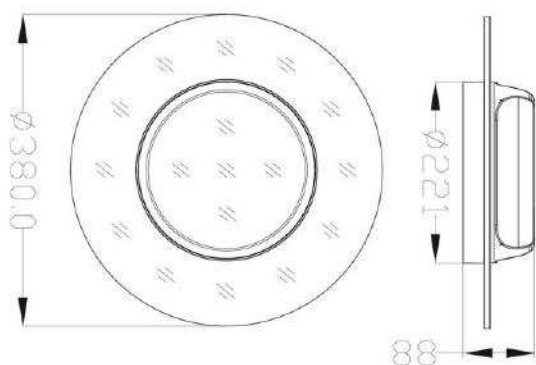

### Specifications

<b>Dimension</b>	D380*90 mm
<b>Power &amp; Lumen Output</b>	
26W	2400 lm @ 4000K
36W	3250 lm @ 4000K
<b>Color Temperature</b>	
Warm White	3000K ±200K
Natural White	4000K ±250K
Pure White	5700K ±350K
<b>Color Rendering Index</b>	>80
<b>Rated Life (L70)</b>	50,000 Hours
<b>Housing</b>	Aluminum
<b>Optics</b>	Opal/Micro Prismatic
<b>Beam Spread</b>	Up/Down
<b>Operating Temperature</b>	-20°C to +60°C (Amb.)
<b>Input Voltage</b>	200-240V/AC
<b>Power Factor</b>	>0.95
<b>Working Voltage</b>	
26W	24 V/DC
36W	27 V/DC
<b>Working Current</b>	1400 mA
<b>Net Weight</b>	2.5 Kg
<b>Glow Wire</b>	650 °C (850°C Optional)
<b>IP</b>	IP20
<b>IK</b>	IK05
<b>Installation</b>	Suspension

## Dimension and Illumination Diagram

## Ordering Information

Sheenly	Class	Watt	CCT	Model	Finishing	Options
SL=Sheenly Lighting	PAN=Panel	26W 36W	WW=3000 ±200K NW=4000 ±250K PW=6000 ±350K	LY	BK=Black SI=Silver	

Part Number	Power	CCT	Lumen Output	Beam	Dimension
SL-PAN-26W-WW-LY	26W	3000 ±200K	2200	Up/Down	D380*90 mm
SL-PAN-26W-NW-LY	26W	4000 ±250K	2400	Up/Down	D380*90 mm
SL-PAN-26W-PW-LY	26W	5700 ±350K	2400	Up/Down	D380*90 mm
SL-PAN-36W-WW-LY	36W	3000 ±200K	3050	Up/Down	D380*90 mm
SL-PAN-36W-NW-LY	36W	4000 ±250K	3250	Up/Down	D380*90 mm
SL-PAN-36W-PW-LY	36W	5700 ±350K	3250	Up/Down	D380*90 mm