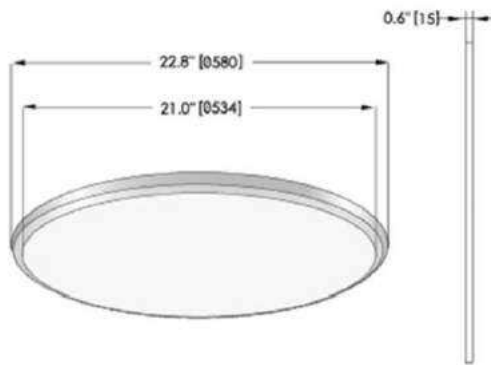

Dimension and Illumination Diagram

Ordering Information

Sheenly	Class	Watt	CCT	Model	Finishing	Options
SL=Sheenly Lighting	PAN=Panel	40W 60W	WW=3000 ±200K NW=4000 ±250K PW=5700 ±350K	R60	BK=Black WH=White	

Part Number	Power	CCT	Lumen Output	Beam	Dimension
SL-PAN-40W-WW-R60	40W	3000K/4000K/5700K	3400	120°	D580*15 mm
SL-PAN-40W-NW-R60			3400	120°	D580*15 mm
SL-PAN-40W-PW-R60			3400	120°	D580*15 mm
SL-PAN-60W-WW-R60	60W	3000K/4000K/5700K	5000	120°	D580*15 mm
SL-PAN-60W-NW-R60			5000	120°	D580*15 mm
SL-PAN-60W-PW-R60			5000	120°	D580*15 mm