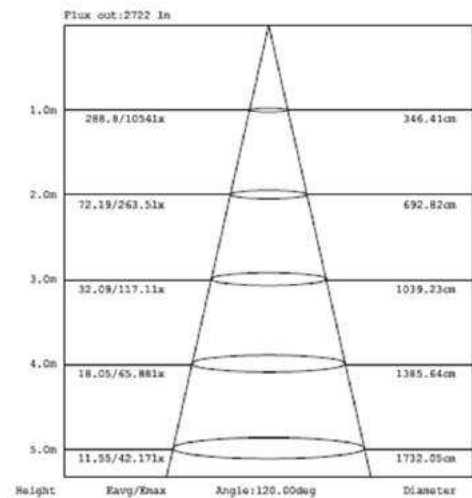

R580

Features

- Diameter 580mm
- Modern, stylish and Innovative design
- Uniform light output
- Up/Down Lighting Optional
- Transparent Optional
- White/Black/Silver finishing available
- Durable with life span over 50,000 hours
- 5 Years Guarantee
- Simple and convenient installation

Specifications

Dimension	D580*15 mm
Power & Lumen Output	
40W	3400 lm @ 4000K
60W	5000 lm @ 4000K
Color Temperature	
Warm White	3000 ±200K
Natural White	4000 ±250K
Pure White	5700 ±350K
Color Rendering Index	>80
Rated Life (L70)	50,000 Hours
Housing	Aluminum
Optics	Opal
Beam Spread	120°
Operating Temperature	-20°C to +45°C (Amb.)
Input Voltage	200-240V/AC
Power Factor	>0.95
Working Voltage	
40W	25 V/DC
60W	38 V/DC
Working Current	1400 mA
Net Weight	3.15 Kg
Glow Wire	650 °C (850°C Optional)
IP	IP40
IK	IK05
Installation	Suspension Surface Mounted

Dimension and Illumination Diagram

Ordering Information

Sheenly	Class	Watt	CCT	Model	Finishing	Options
SL=Sheenly Lighting	PAN=Panel	40W 60W	WW=3000 ±200K NW=4000 ±250K PW=5700 ±350K	R60	BK=Black WH=White	

Part Number	Power	CCT	Lumen Output	Beam	Dimension
SL-PAN-40W-WW-R60	40W	3000K/4000K/5700K	3400	120°	D580*15 mm
SL-PAN-40W-NW-R60			3400	120°	D580*15 mm
SL-PAN-40W-PW-R60			3400	120°	D580*15 mm
SL-PAN-60W-WW-R60	60W	3000K/4000K/5700K	5000	120°	D580*15 mm
SL-PAN-60W-NW-R60			5000	120°	D580*15 mm
SL-PAN-60W-PW-R60			5000	120°	D580*15 mm