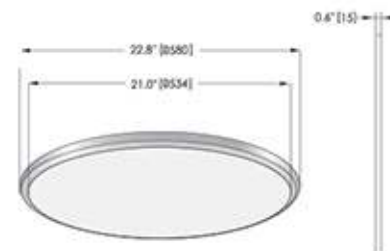

RGB PANELS

| Part Number | Power | Color | Lumens | Beam | Dimension(mm) |
|------------------|-------|-------|--------|------|---------------|
| SL-PAN-25W-TC-XS | 25W | RGB | 300 | 120° | 295×295×12 |
| SL-PAN-50W-WT-XS | 50W | W+RGB | 2400 | 120° | 295×295×12 |

PF>0.95, ErP A+

Certificates: ISO9001, CE, RoHS, REACH, ErP, Glow-wire test 850°
lead time: 25 days

LED ROUND PANEL LIGHT

NORMS

R580

Up/Down Lighting Optional

Dimension Inches [mm]

R580 LED ROUND PANEL

| Part Number | Power | Color | Lumens | Beam | Dimension(mm) |
|--------------------|-------|-------------------|--------|------|---------------|
| SL-PAN-40W-XW-R.60 | 40W | 3000K/4000K/6000K | 3400 | 120° | Ø580×15 |
| SL-PAN-60W-XW-R.60 | 60W | 3000K/4000K/6000K | 5000 | 120° | Ø580×15 |

R580 LED ROUND PANEL UP AND DOWN

| Part Number | Power | Color | Lumens | Beam | Dimension(mm) |
|--------------------------|-------|-------------------|---------------|------------------------|---------------|
| SL-PAN-40W-XW-R.60-UD-TP | 40W | 3000K/4000K/6000K | 11700 11700 | Up/Down Transparent | Ø580×15 |
| SL-PAN-60W-XW-R.60-UD-TP | 60W | 3000K/4000K/6000K | 12500 12500 | Up/Down Transparent | Ø580×15 |